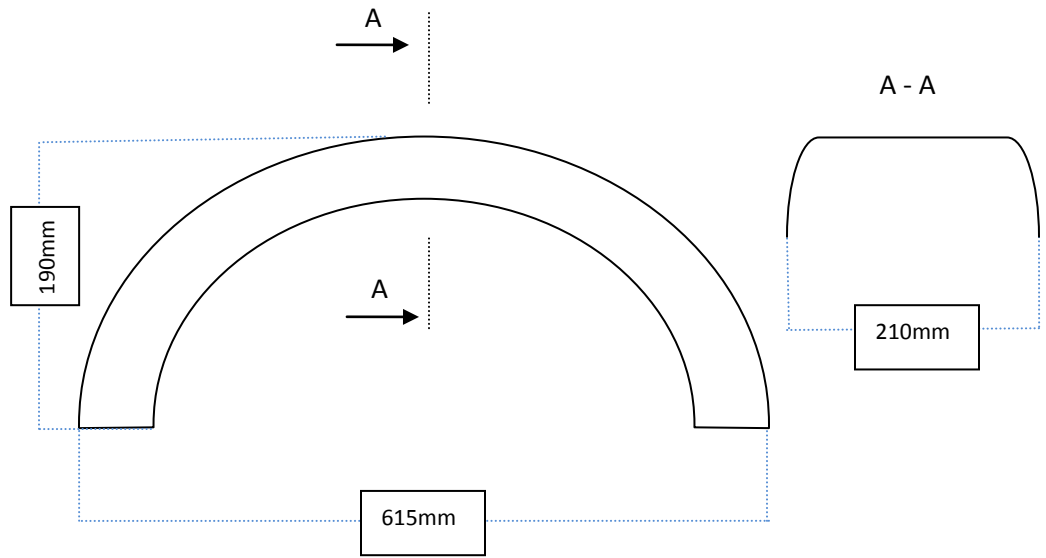

**LOTUS 7 STYLE FRONT CYCLE
WING DIMENSIONS 8.5 INCH**

**LOTUS 7 STYLE FRONT CYCLE
WING DIMENSIONS 9 INCH**