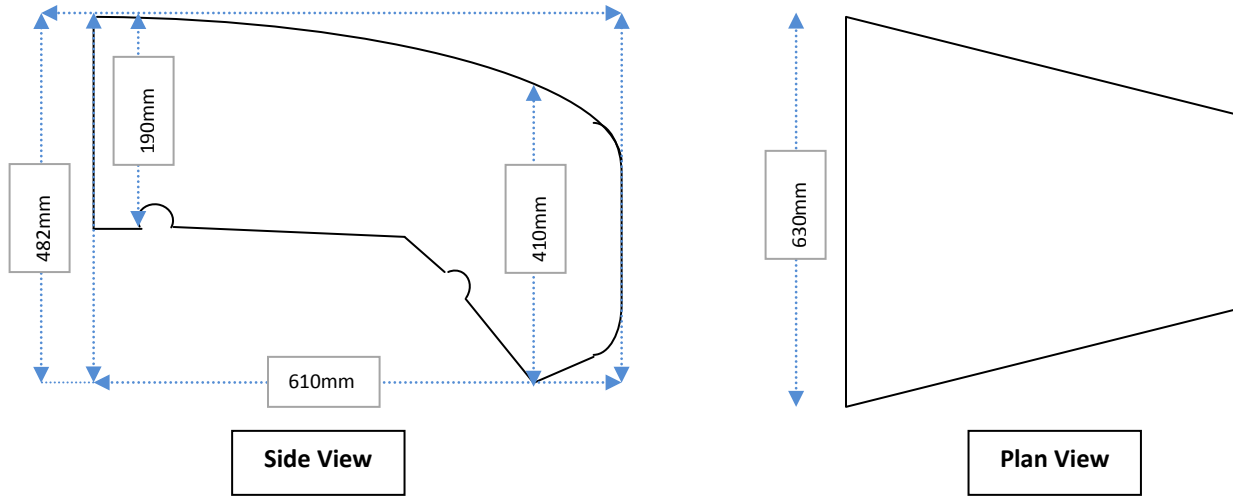

**CATERHAM & LOTUS 7 STYLE
NOSE CONE DIMENSIONS**

Diagrams not to scale